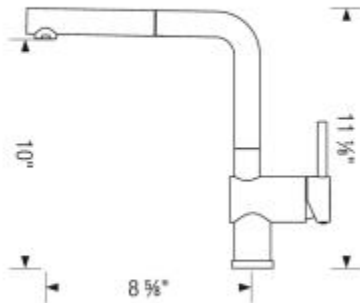

BLANCO POSH

Item No. 401084

Product Feature

Item No. 401084

Available colours

Chrome

Stainless steel

Dimensions

Side View

Scope of supply

160° swivel for optimal range of motion
Single spray pattern faucet
Premium Insulated brass handspray
Flexible supply lines and 3/8" compression nut for easy installation

Solid brass construction
Ceramic disc cartridge