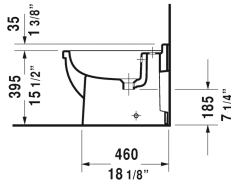

Bidet floor standing # 223010..00

| < 14 1/8" Inch > |

Bidet floor standing	Dimension	Weight	Order number
with overflow, with tap platform, fixings included			
Colors			
00 White			
Variant			
	14 1/8" x 22" Inch	53.2 lb	223010..00
Sanitary ceramics with the special WonderGliss surface finish will remain clean and attractive-looking for a long time to come. When ordering WonderGliss please add a "1" as eleventh digit to the model number.			

All drawings contain the necessary measurements which are subject to standard tolerances. They are stated in inch & mm and are non-binding. Exact measurements, in particular for customized installation scenarios, can only be taken from the finished ceramic piece.