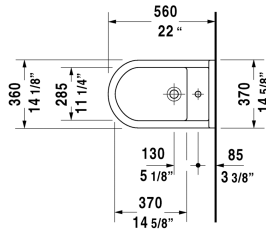

Bidet floor standing # 223010..00

| < 14 1/8" Inch > |

Bidet floor standing	Dimension	Weight	Order number
with overflow, with tap platform, fixings included			
Colors			
00 White			
Variant			
	14 1/8" x 22" Inch	53.2 lb	223010..00
Sanitary ceramics with the special WonderGliss surface finish will remain clean and attractive-looking for a long time to come. When ordering WonderGliss please add a "1" as eleventh digit to the model number.			

All drawings contain the necessary measurements which are subject to standard tolerances. They are stated in inch & mm and are non-binding. Exact measurements, in particular for customized installation scenarios, can only be taken from the finished ceramic piece.