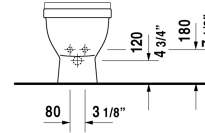

Bidet floor standing # 223010..00

| < 14 1/8" Inch > |

Bidet floor standing	Dimension	Weight	Order number
with overflow, with tap platform, fixings included			
Colors			
00 White			
Variant			
	14 1/8" x 22" Inch	53.2 lb	223010..00
Sanitary ceramics with the special WonderGliss surface finish will remain clean and attractive-looking for a long time to come. When ordering WonderGliss please add a "1" as eleventh digit to the model number.			

All drawings contain the necessary measurements which are subject to standard tolerances. They are stated in inch & mm and are non-binding. Exact measurements, in particular for customized installation scenarios, can only be taken from the finished ceramic piece.