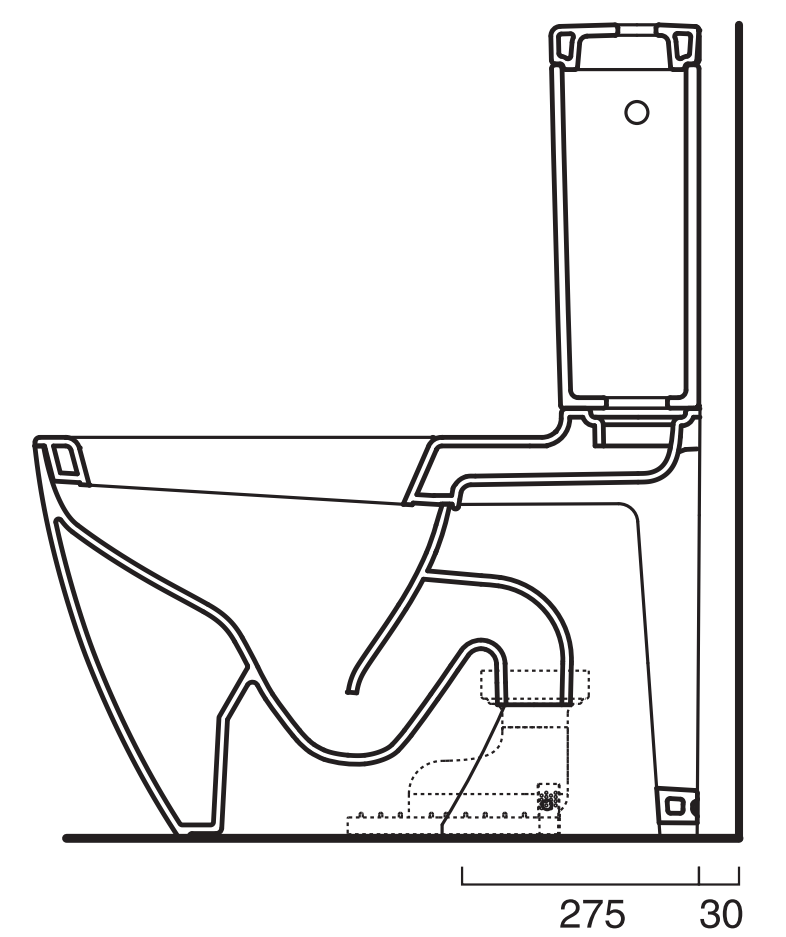

CATALANO

THE ESSENCE OF CERAMICS

SYPHONIC TWO-PIECES TOILET

70x37 h85

Dual-flush mechanism (5/3 litres)

Soft-close toilet seat