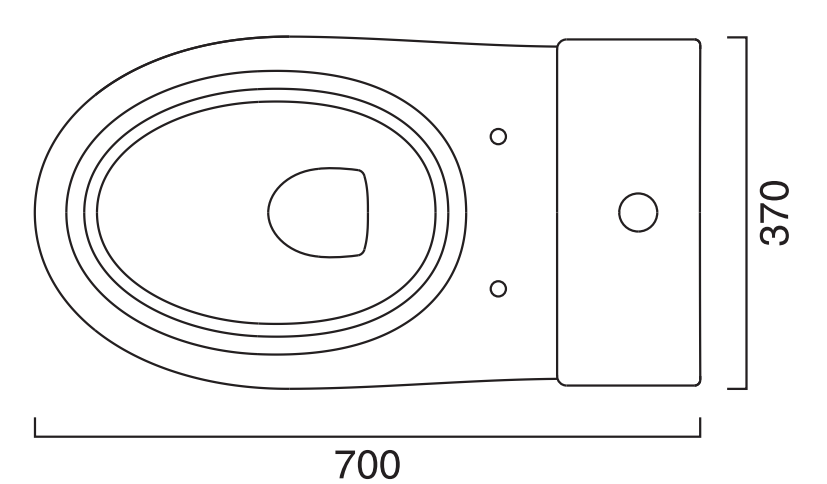

CATALANO

THE ESSENCE OF CERAMICS

SYPHONIC TWO-PIECES TOILET

70x37 h85

Dual-flush mechanism (5/3 litres)

Soft-close toilet seat