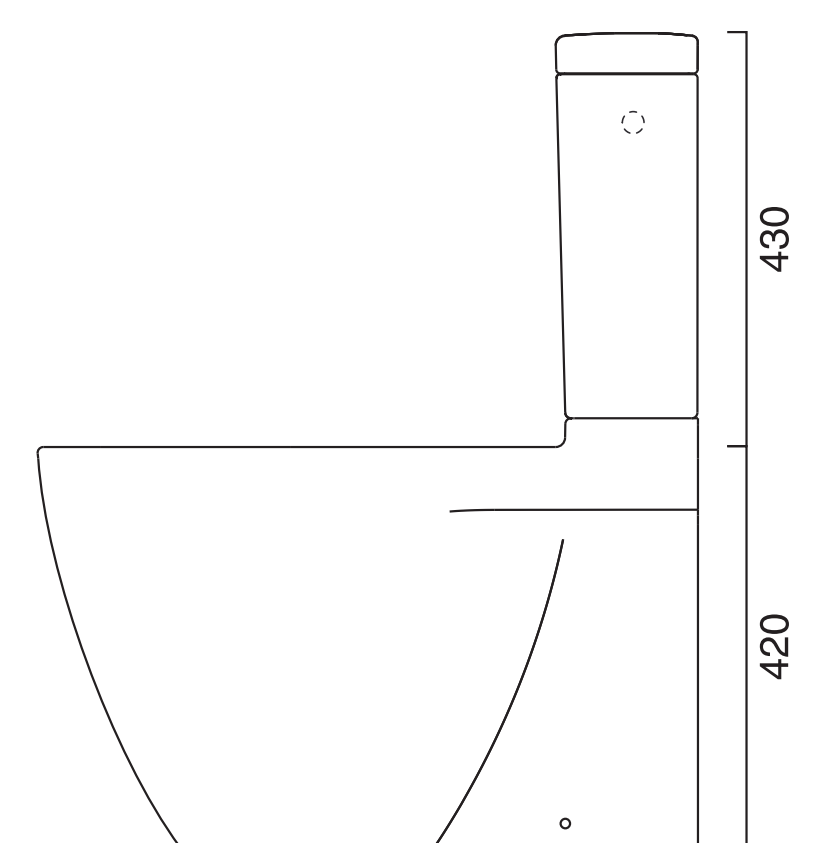

CATALANO

THE ESSENCE OF CERAMICS

SYPHONIC TWO-PIECES TOILET

70x37 h85

Dual-flush mechanism (5/3 litres)

Soft-close toilet seat