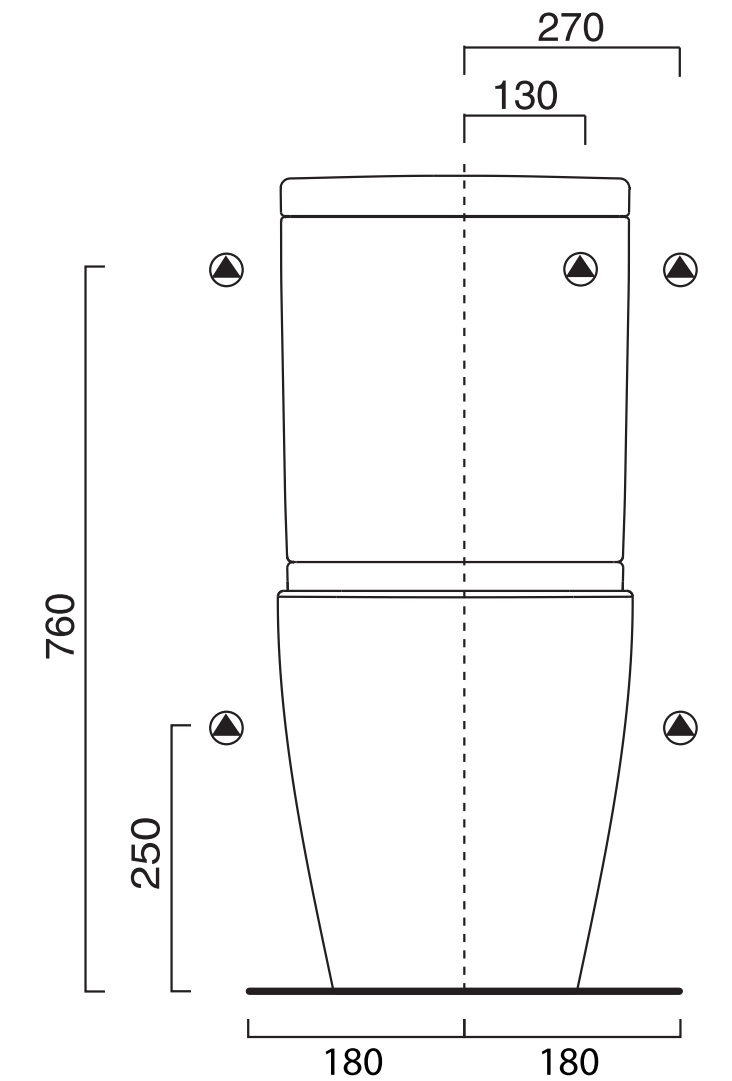

CATALANO

THE ESSENCE OF CERAMICS

SYPHONIC TWO-PIECES TOILET

70x37 h85

Dual-flush mechanism (5/3 litres)

Soft-close toilet seat