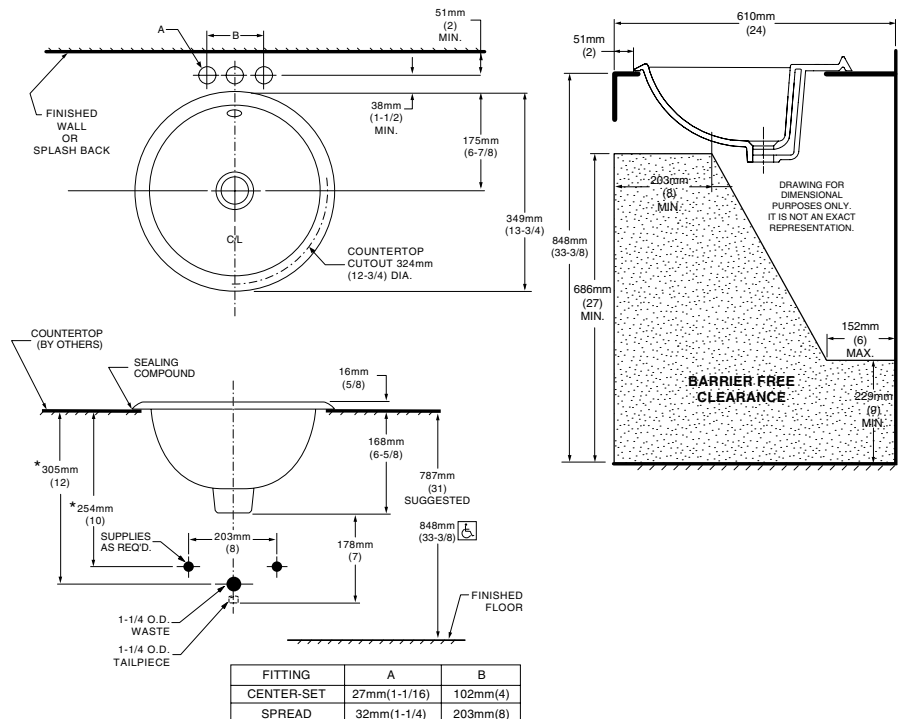

ROYTON™ COUNTERTOP SINK

- Made from vitreous china
- Self-rimming with cutout template supplied
- Center drain outlet
- Front overflow

0571.000 Round sink without faucet deck

Nominal Dimensions:
349mm (13-3/4") Round

Bowl size:
273mm (10-3/4") round
140mm (5-1/2") deep

Compliance Certifications - Meets or Exceeds the Following Specifications:

- ASME A112.19.2M for Vitreous China Fixtures

To Be Specified:

- ☐ Color: ☐ White ☐ Bone
  ☐ Linen ☐ Silver
  ☐ Fawn Beige ☐ Black
- ☐ Faucet*:
- ☐ Faucet Finish:
- ☐ Supplies:
- ☐ 1-1/4" Trap:

* See faucet section for additional models available

MEETS THE AMERICANS WITH DISABILITIES ACT GUIDELINES AND ANSI A117.1 ACCESSIBLE AND USABLE BUILDINGS AND FACILITIES - CHECK LOCAL CODES.

Install lavatory 864mm (34") from finished floor.
Lavatory installed 51mm (2") minimum from front edge
of countertop provides 686mm (27") knee clearance area.

NOTES:
* DIMENSIONS SHOWN FOR LOCATION OF SUPPLIES AND "P" TRAP
ARE SUGGESTED.
FOR COUNTERTOP CUTOUT AND INSTALLATION INSTRUCTIONS USE
TEMPLATE SUPPLIED WITH SINK.
FITTINGS NOT INCLUDED WITH FIXTURE AND MUST BE ORDERED
SEPARATELY.
SEALING COMPOUND SUPPLIED BY OTHERS.

IMPORTANT: Dimensions of fixtures are nominal and may vary within the
range of tolerances established by ANSI Standard A112.19.2.
These measurements are subject to change or cancellation. No responsibility
is assumed for use of superseded or voided pages.